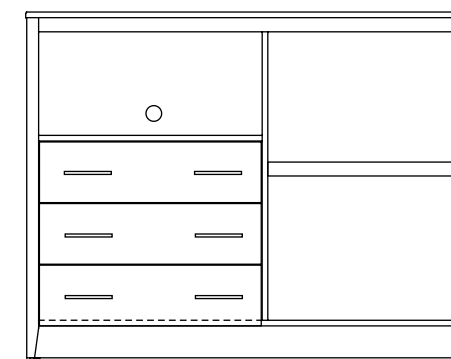

College Park ADA/ Writing Desk
48" W x 28" D x 30.25" H
#43110

College Park Nightstand
23" W x 18" D x 28" H
#43104

College Park Nightstand
23" W x 18" D x 24" H
#43100

College Park Executive Desk
48" W x 28" D x 30.25" H
#43112

College Park Dresser / Microfridge Combo
50" W x 23.5" D x 36" H - #43125A

College Park Queen Headboard
62" W x 1.5" D x 36" H - #43131

College Park TV Chest w/ Media Shelf
42" W x 23.5" D x 36" H - #43122A

43154 - End Table
27" W x 22" D x 23" H

43151A - Rd. Side Table
18" Dia. x 22" H