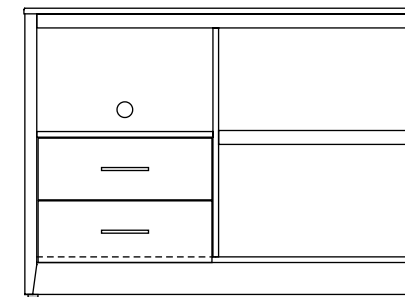

College Park ADA/ Writing Desk
48" W x 28" D x 30.25" H
#43110

College Park Nightstand
23" W x 18" D x 28" H
#43104

College Park Nightstand
23" W x 18" D x 24" H
#43100

College Park Executive Desk
48" W x 28" D x 30.25" H
#43112

College Park Dresser / Microfridge Combo
50" W x 23.5" D x 36" H - #43125A

College Park Queen Headboard
62" W x 1.5" D x 36" H - #43131

College Park TV Chest w/ Media Shelf
42" W x 23.5" D x 36" H - #43122A